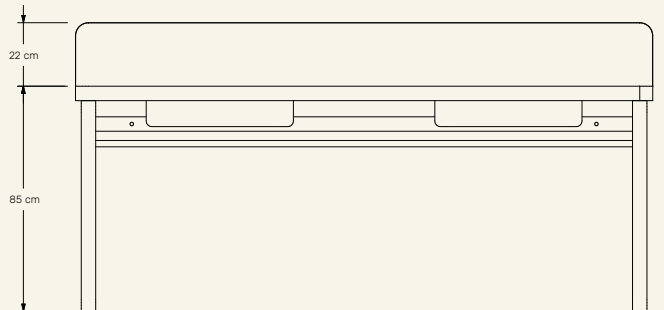

# VANUATU DOUBLE

VANUATU COLLECTION

MAAMI  
HOME

*VANUATU is an elegant composition of materials, resulting in an exclusive MAAMI HOME bathroom furniture with a long surface for placing accessories. Double washbasin in travertine marble, based on a metal structure.*

**Name** Vanuatu Double **Designer** Fábio Teixeira, 2018

**Materials & finishings** Sink in carved travertine with honed matte finish, feet in brushed stainless steel with brass coating. **Installation** freestand **Production details** Washbasin obtained from a single piece of marble CNC carved. Structure in stainless steel, lacquered, and adjustable feet.

**Dimensions** (cm) H107 x L200 x D50 **Weight** (kg) approx 150