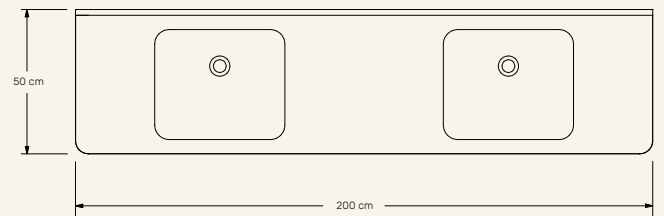

# VANUATU DOUBLE

VANUATU COLLECTION

MAAMI  
HOME

*VANUATU is an elegant composition of materials, resulting in an exclusive MAAMI HOME bathroom furniture with a long surface for placing accessories. Double washbasin in travertine marble, based on a metal structure.*

**Name** Vanuatu Double **Designer** Fábio Teixeira, 2018

**Materials & finishings** Sink in carved travertine with honed matte finish, feet in brushed stainless steel with brass coating. **Installation** freestand **Production details** Washbasin obtained from a single piece of marble CNC carved. Structure in stainless steel, lacquered, and adjustable feet.

**Dimensions** (cm) H107 x L200 x D50 **Weight** (kg) approx 150