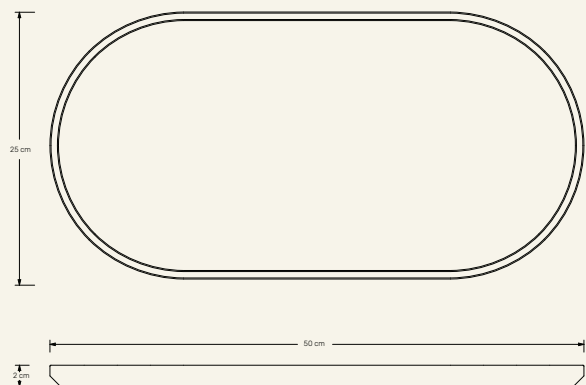

Decorative and functional, ROUND is a series of trays that reflect elementary geometric shapes, adaptable for various purposes.

Name Round Tray Carrara

Category Accessories

Designer Fábio Teixeira

Year 2019

Materials & finishing Marble honed matte finish.

Production details Object shaped in CNC and finished by hand.

Dimensions (cm) H2 x L50 x W25

Weight (kg) approx 2

Cleaning instructions Wipe with a damp cloth, or just a soft dry cloth. Do not use any type of detergent that can mark the stone.

Packaging dimensions (cm) H5 x L58 x W32

Packaging weight (kg) 2,5

+351 220 924 778
info@maamihome.com

www.maamihome.com