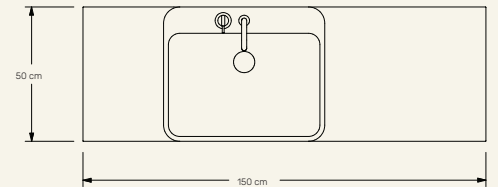

# HAWAI

GUIMO COLLECTION

MAAMI  
HOME

*HAWAI is an elegant combination of materials, resulting in a unique bathroom furniture. Individual washbasin in marble, based on a metal structure, available in different finishes. The walnut veneer storage module finishes off this sophisticated MAAMI HOME combination.*

**Name** Hawai **Designer** Fábio Teixeira, 2021

**Materials & finishings** Feet in stainless steel gun metal lacquered with satin finish, sink in marble with honed matte finish. **Installation** free-stand **Production details** Washbasin obtained from a single piece of marble, CNC carved, and finished by hand. Structure in stainless steel, lacquered, and adjustable feet. Cabinet with draw, all in wood veneer or marble coated.

**Dimensions** (cm) H85 x L150 x D50 **Weight** (kg) approx 172