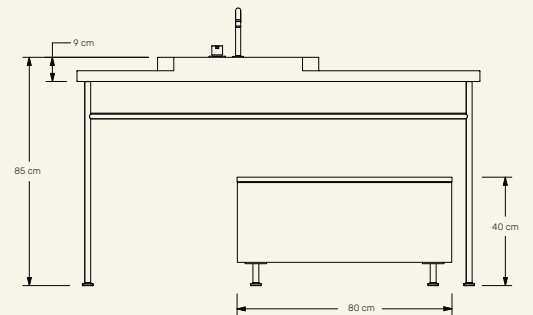

**Name** Hawai **Designer** Fábio Teixeira, 2021

**Materials & finishings** Feet in stainless steel gun metal lacquered with satin finish, sink in marble with honed matte finish. **Installation** free-stand **Production details** Washbasin obtained from a single piece of marble, CNC carved, and finished by hand. Structure in stainless steel, lacquered, and adjustable feet. Cabinet with draw, all in wood veneer or marble coated.

**Dimensions** (cm) H85 x L150 x D50 **Weight** (kg) approx 172