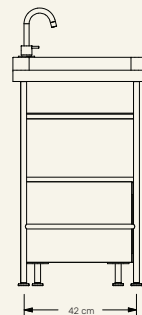

**Name** Hawai **Designer** Fábio Teixeira, 2021

**Materials & finishings** Feet in stainless steel gun metal lacquered with satin finish, sink in marble with honed matte finish. **Installation** free-stand **Production details** Washbasin obtained from a single piece of marble, CNC carved, and finished by hand. Structure in stainless steel, lacquered, and adjustable feet. Cabinet with draw, all in wood veneer or marble coated.

**Dimensions** (cm) H85 x L150 x D50 **Weight** (kg) approx 172