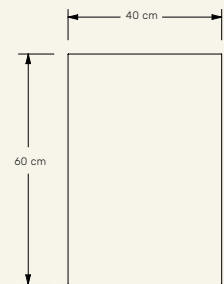

+351 220 924 778
info@maamihome.com

www.maamihome.com