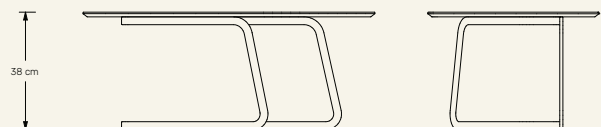

+351 220 924 778
info@maamihome.com

www.maamihome.com