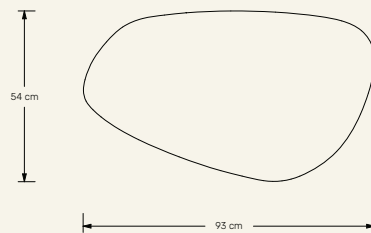

+351 220 924 778
info@maamihome.com

www.maamihome.com